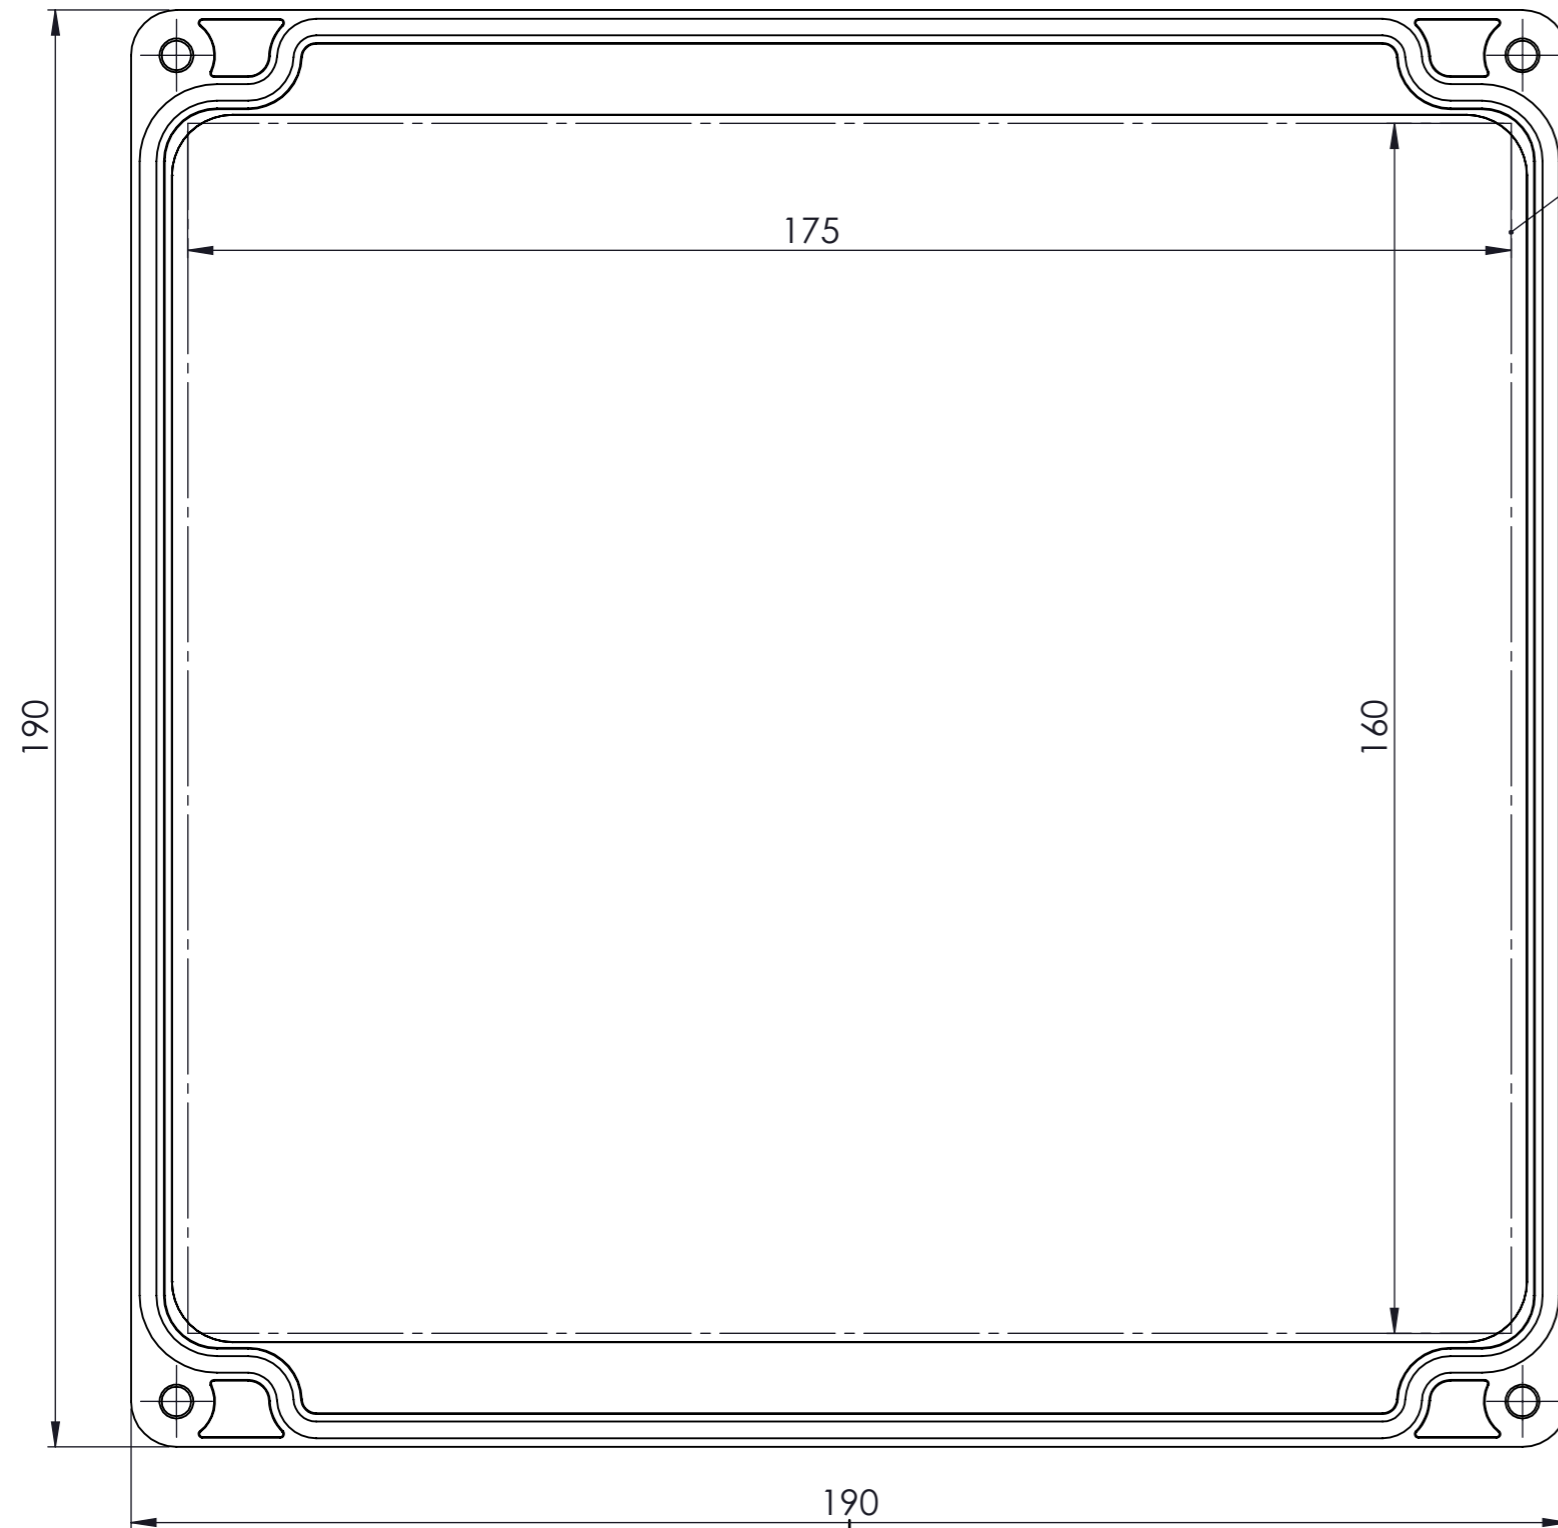

| | | | |
|---|--|--|--|
| PROPRIETARY AND CONFIDENTIAL THE INFORMATION CONTAINED IN THIS DRAWING IS THE SOLE PROPERTY OF ALTINKAYA ENCLOSURES. ANY REPRODUCTION IN PART OR AS A WHOLE WITHOUT THE WRITTEN PERMISSION OF ALTINKAYA ENCLOSURES IS PROHIBITED. | | ARTICLE NO: | REVISION: |
| DRAWN: Dursun Daşdemir CHECKED: Ali Altınışık | | DATE: 11.12.18 11.12.18 | CONTACT: www.altinkaya.com.tr |
| COMMENTS: This drawing is subject to technical modification without prior notice. Typographical and other errors do not justify any claims for damages. All dimensions should be verified using an actual produced part. | | TITLE: SE-249 IP-67 Heavy Duty Enclosure | |
| MATERIAL: | | DWG NO: | A3 |
| WEIGHT: | | SCALE:1:1 | SHEET 1 OF 1 |