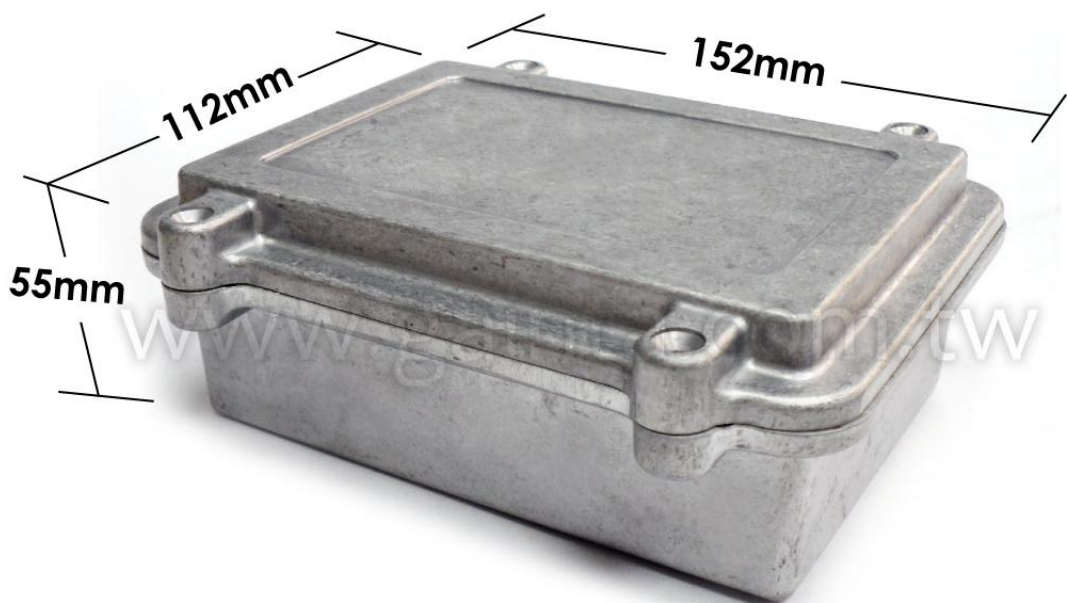

# HQ023EMS

Dimension(mm): **152mm x 112mm x 55mm**

## IP67 Die-Cast Aluminium Box